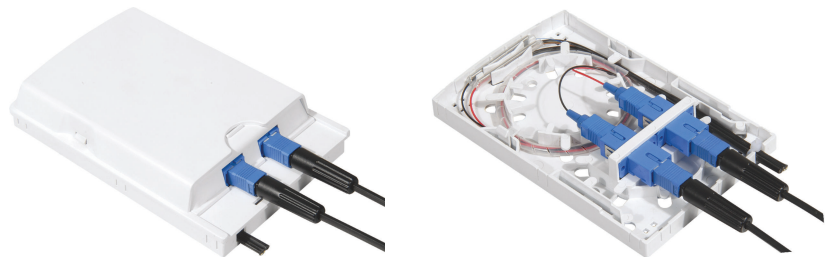

FTTH Fiber Socket

Model	F2H-FFS-1-A
Material	ABS
Size	146*88*90mm
Capacity	1 port (SC) 2 ports (LC)
Empty Weight	0.3kg
Loaded Weight	0.6kg
Color	white

Model	F2H-FFS-1-B
Material	ABS
Size	116*85*22mm
Capacity	1 port (SC) 2 ports (LC)
Empty Weight	0.4kg
Loaded Weight	0.7kg
Color	white

Model	F2H-FFS-2-A
Material	ABS
Size	130*83.4*24.1mm
Capacity	2 ports (SC) 4 ports (LC)
Empty Weight	0.3kg
Loaded Weight	0.6kg
Color	white

Model	F2H-FFS-2-B
Material	ABS
Size	86*86*27mm
Capacity	2 ports (SC) 4 ports (LC)
Empty Weight	0.2kg
Loaded Weight	0.3kg
Color	white

Model	F2H-FFS-2-C
Material	ABS
Size	86*86*27mm
Capacity	2 ports (SC) 4 ports (LC)
Empty Weight	0.2kg
Loaded Weight	0.3kg
Color	white

Model	F2H-FFS-1-D
Material	ABS
Size	86*86*25mm
Capacity	1 port (SC) 2 ports (LC)
Empty Weight	0.2kg
Loaded Weight	0.3kg
Color	white

Model	F2H-FFS-4-B
Material	ABS
Size	100*80*29mm
Capacity	4 ports (SC) 8 ports (LC)
Empty Weight	0.3kg
Loaded Weight	0.6kg
Color	white