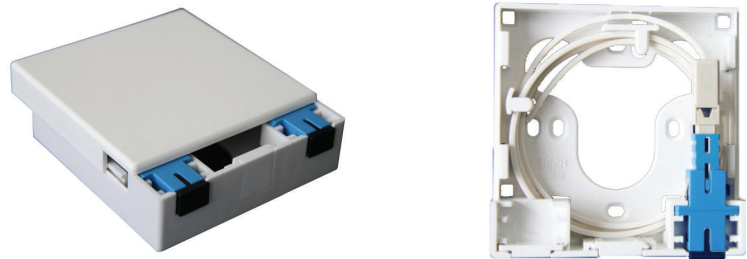

FTTH Fiber Socket

Model	F2H-FFS-1-A
Material	ABS
Size	146*88*90mm
Capacity	1 port (SC) 2 ports (LC)
Empty Weight	0.3kg
Loaded Weight	0.6kg
Color	white

Model	F2H-FFS-1-B
Material	ABS
Size	116*85*22mm
Capacity	1 port (SC) 2 ports (LC)
Empty Weight	0.4kg
Loaded Weight	0.7kg
Color	white

Model	F2H-FFS-2-A
Material	ABS
Size	130*83.4*24.1mm
Capacity	2 ports (SC) 4 ports (LC)
Empty Weight	0.3kg
Loaded Weight	0.6kg
Color	white

Model	F2H-FFS-2-B
Material	ABS
Size	86*86*27mm
Capacity	2 ports (SC) 4 ports (LC)
Empty Weight	0.2kg
Loaded Weight	0.3kg
Color	white

Model	F2H-FFS-2-C
Material	ABS
Size	86*86*27mm
Capacity	2 ports (SC) 4 ports (LC)
Empty Weight	0.2kg
Loaded Weight	0.3kg
Color	white

Model	F2H-FFS-1-D
Material	ABS
Size	86*86*25mm
Capacity	1 port (SC) 2 ports (LC)
Empty Weight	0.2kg
Loaded Weight	0.3kg
Color	white

Model	F2H-FFS-4-B
Material	ABS
Size	100*80*29mm
Capacity	4 ports (SC) 8 ports (LC)
Empty Weight	0.3kg
Loaded Weight	0.6kg
Color	white