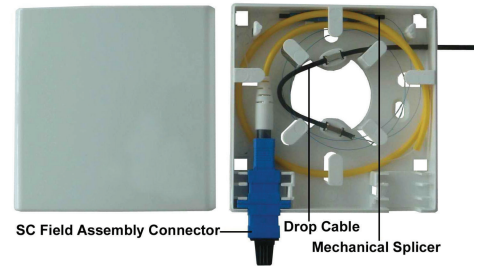

Model	F2H-FFS-2-C
Material	ABS
Size	86*86*27mm
Capacity	2 ports (SC) 4 ports (LC)
Empty Weight	0.2kg
Loaded Weight	0.3kg
Color	white

Model	F2H-FFS-1-D
Material	ABS
Size	86*86*25mm
Capacity	1 port (SC) 2 ports (LC)
Empty Weight	0.2kg
Loaded Weight	0.3kg
Color	white

FTTH Fiber Socket

Model	F2H-FFS-2-D
Material	ABS
Size	86*86*25mm
Capacity	2 ports (SC) 4 ports (LC)
Empty Weight	0.3kg
Loaded Weight	0.6kg
Color	white

Model	F2H-FFS-X-E
Material	ABS
Size	86*86*19mm
Capacity	1/2/3/4 ports (SC/FC/ST) 2/4/6 ports (LC)
Empty Weight	0.3kg
Loaded Weight	0.6kg
Color	white