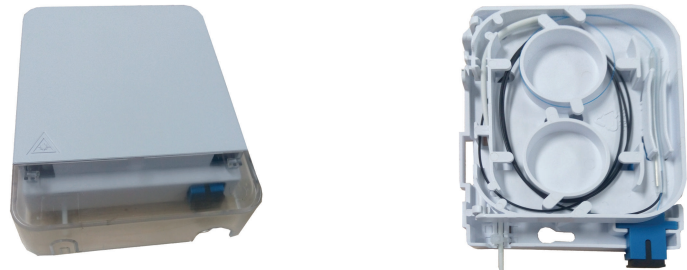

FTTH Fiber Socket

Model	F2H-FFS-1-A
Material	ABS
Size	146*88*90mm
Capacity	1 port (SC) 2 ports (LC)
Empty Weight	0.3kg
Loaded Weight	0.6kg
Color	white

Model	F2H-FFS-1-B
Material	ABS
Size	116*85*22mm
Capacity	1 port (SC) 2 ports (LC)
Empty Weight	0.4kg
Loaded Weight	0.7kg
Color	white

Model	F2H-FFS-2-A
Material	ABS
Size	130*83.4*24.1mm
Capacity	2 ports (SC) 4 ports (LC)
Empty Weight	0.3kg
Loaded Weight	0.6kg
Color	white

Model	F2H-FFS-2-B
Material	ABS
Size	86*86*27mm
Capacity	2 ports (SC) 4 ports (LC)
Empty Weight	0.2kg
Loaded Weight	0.3kg
Color	white

Model	F2H-FFS-2-C
Material	ABS
Size	86*86*27mm
Capacity	2 ports (SC) 4 ports (LC)
Empty Weight	0.2kg
Loaded Weight	0.3kg
Color	white

Model	F2H-FFS-1-D
Material	ABS
Size	86*86*25mm
Capacity	1 port (SC) 2 ports (LC)
Empty Weight	0.2kg
Loaded Weight	0.3kg
Color	white

FTTH Fiber Socket

Model	F2H-FFS-2-D
Material	ABS
Size	86*86*25mm
Capacity	2 ports (SC) 4 ports (LC)
Empty Weight	0.3kg
Loaded Weight	0.6kg
Color	white

Model	F2H-FFS-X-E
Material	ABS
Size	86*86*19mm
Capacity	1/2/3/4 ports (SC/FC/ST) 2/4/6 ports (LC)
Empty Weight	0.3kg
Loaded Weight	0.6kg
Color	white